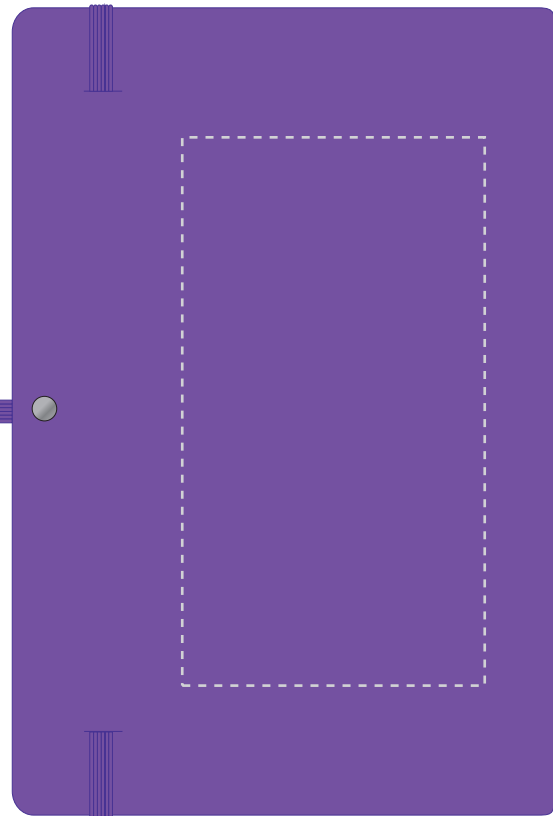

We stock this item in the following colours

**PANTONE REFERENCE(S)**

- Colour 1
- Colour 2
- Colour 3
- Colour 4

Product Image for visualisation - colours may vary

ARTWORK SCALE 50%

- CENTRED TO PRINT AREA
- CENTRED TO NOTEBOOK

ARTWORK SCALE 50%

- CENTRED TO PRINT AREA
- CENTRED TO NOTEBOOK

The dashed line is to demonstrate print area and will not appear on your printed item

**PLEASE NOTE:**

- All colours including print and product are for visual purposes only and should not be regarded as the actual colour of the product and print.
- Some products may vary from batch to batch and may differ from previous orders.
- The colour and texture of a product can also have an effect on the final print colour.
- By approving this order we accept that you understand these terms.

To proceed, please approve visual via the online system.

ARTWORK SCALE 100%  
Max print area: 195mm x 100mm

ARTWORK SCALE 100%  
Max print area: 145mm x 80mm